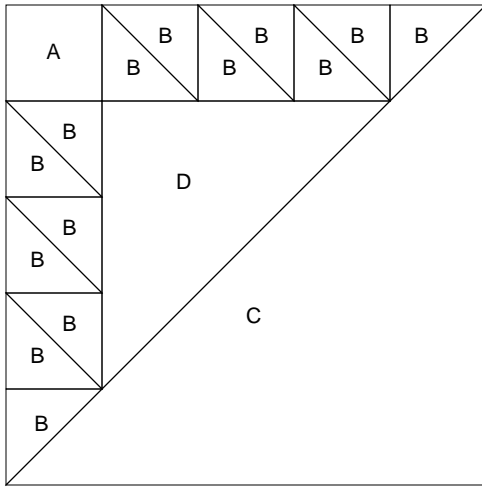

Delectable Mountains

Key Block (5/20 actual size)

Cutting Diagrams

Patch Count

1 patch
