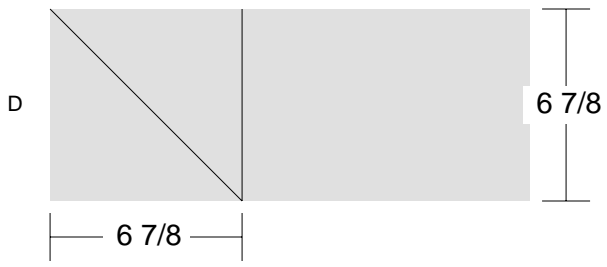

Delectable Mountains

Key Block (5/20 actual size)

Cutting Diagrams

Patch Count

1 patch
