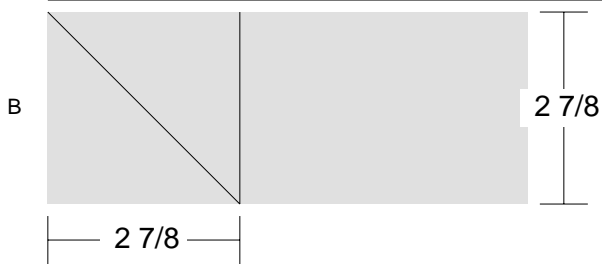

Delectable Mountains

Key Block (5/20 actual size)

Cutting Diagrams

Patch Count

1 patch
