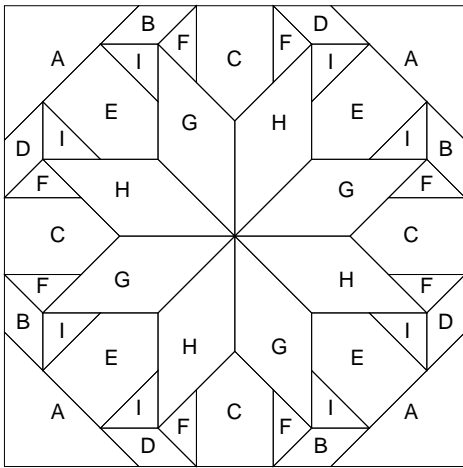

# Fish

Key Block (1/5 actual size)

Cutting Diagrams

Patch Count

4 patches

4 patches

4 patches

4 patches

4 patches

4 patches