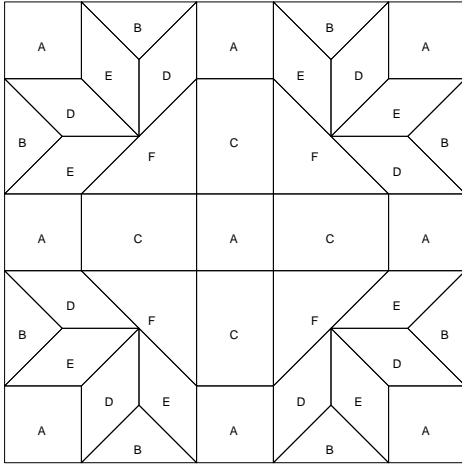

David & Goliath