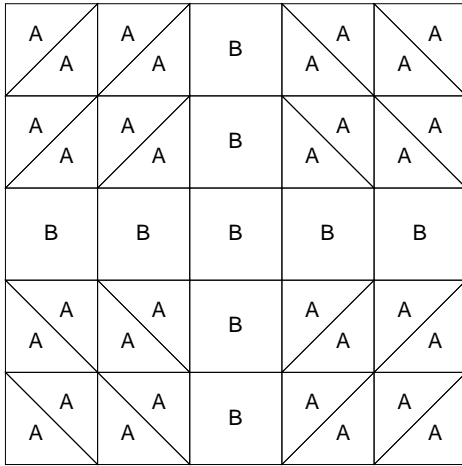

Crown of Thorns

Key Block (1/5 actual size)

Cutting Diagrams

Patch Count