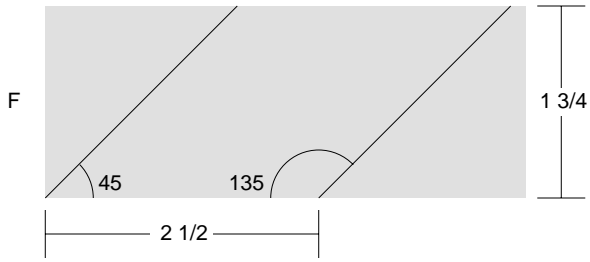

# Star of Bethlehem

Key Block (1/5 actual size)

Cutting Diagrams

Patch Count

8 patches

8 patches

---