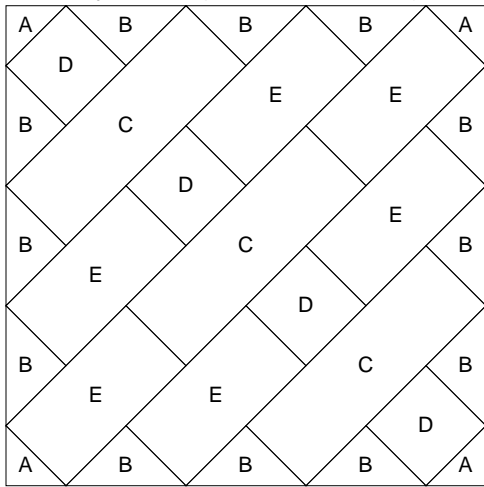

# Chimney Sweep/Album Patch

Key Block (5/20 actual size)

Cutting Diagrams

Patch Count

2 patches

2 patches

6 patches