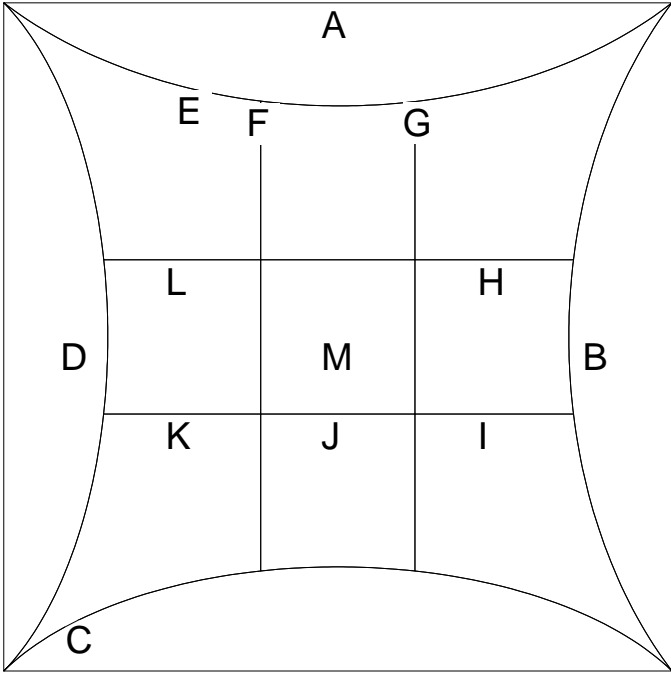

Hanna's Quilt  
Pattern for 12.00x12.00 block  
Key Block (29/100 actual size)

M

A