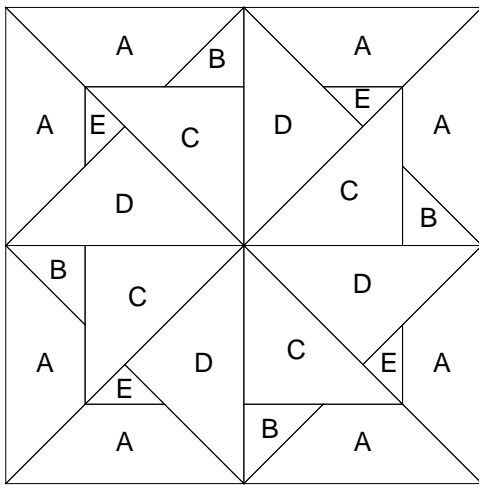

Wings of Eagles

Key Block (31/100 actual size)

Cutting Diagrams

8 patches

4 patches

4 patches

Patch Count

4 patches

4 patches