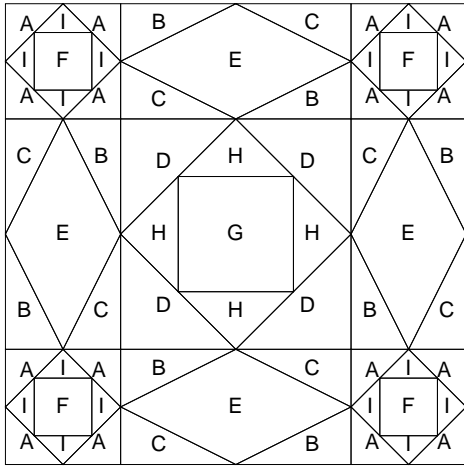

Storm at Sea

Key Block (1/5 actual size)

Cutting Diagrams

Patch Count

4 patches

4 patches

4 patches

1 patch

4 patches

16 patches