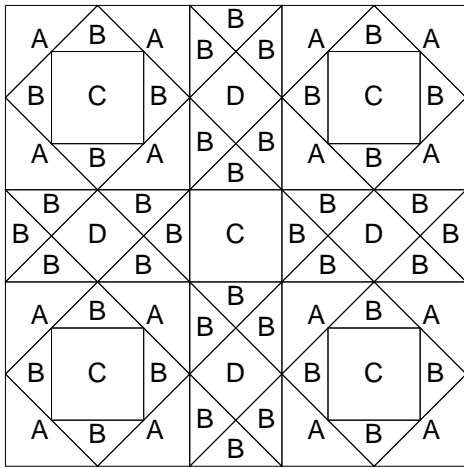

Joseph's Coat

Key Block (1/5 actual size)

Cutting Diagrams

Patch Count

4 patches