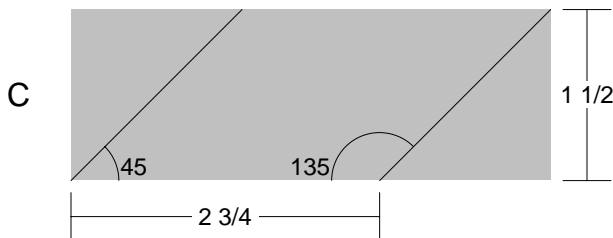

Dove at the Window

Pattern for 8.00x8.00 block
Key Block (31/100 actual size)

Cutting Diagrams

Patch Count

D

8 patches