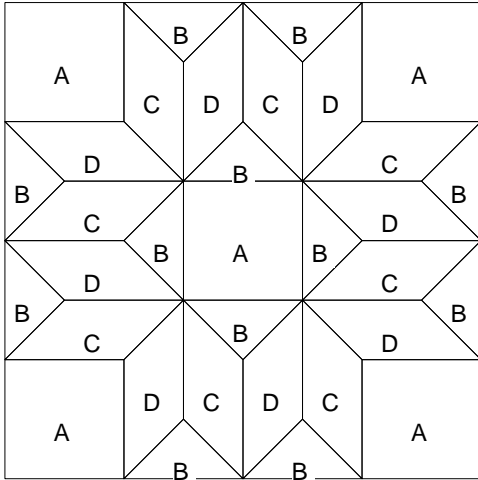

Dove at the Window

Pattern for 8.00x8.00 block
Key Block (31/100 actual size)

Cutting Diagrams

Patch Count

D

8 patches