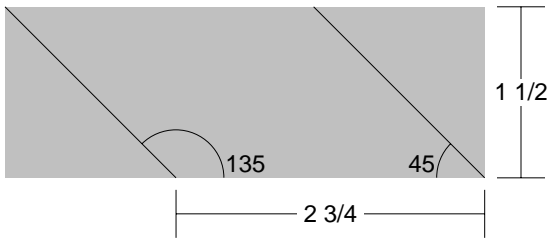

Dove at the Window

Pattern for 8.00x8.00 block
Key Block (31/100 actual size)

Cutting Diagrams

Patch Count

D

8 patches