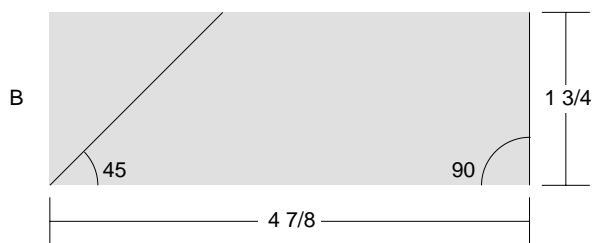

Bright Shining Star

Key Block (1/5 actual size)

Cutting Diagrams

Patch Count

4 patches

8 patches

4 patches

1 patch