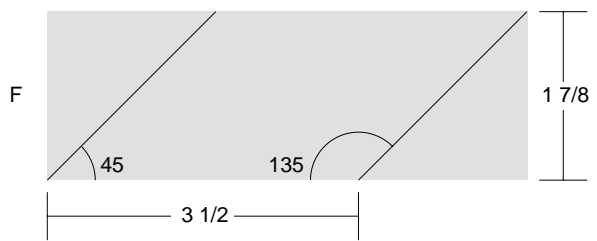

Bright Shining Star

Key Block (1/5 actual size)

Cutting Diagrams

Patch Count

4 patches

8 patches

4 patches

1 patch